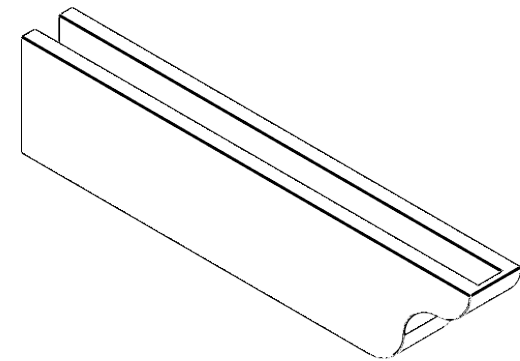

ITEM NUMBER: RFTURO040X08000X36000X008CAR00RCPR

4"W X 8"H X 36"L TIMBERTHANE ROUGH CEDAR CARMEL FAUX WOOD OPEN RAFTER TAIL, 8"L END, PRIMED TAN

36"

SIDE PROFILE

FRONT PROFILE

ISOMETRIC

GENERATED DATE : 03/02/2023

EKENA MILLWORK
2300 WEST MAIN ST.
CLARKSVILLE, TX 75426
TOLL FREE: 866-607-0453
WWW.EKENAMILLWORK.COM

NOTES

1. INSTALLATION TO BE COMPLETED IN ACCORDANCE WITH MANUFACTURER'S SPECIFICATIONS.
2. DRAWING MAY NOT BE TO SCALE
3. THIS DRAWING IS INTENDED FOR DESIGN AND PLANNING PURPOSES ONLY.
4. ALL INFORMATION CONTAINED HEREIN WAS CURRENT AT THE TIME OF DEVELOPMENT BUT MUST BE REVIEWED AND APPROVED BY THE PRODUCT MANUFACTURER TO BE CONSIDERED ACCURATE.
5. TIMBERTHANE ARCHITECTURAL PRODUCTS ARE MADE FROM HIGH DENSITY URETHANE AND COME FACTORY PRIMED