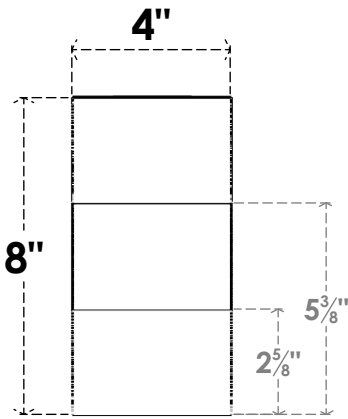

ITEM NUMBER: RFTURO040X08000X36000X008CAR00RCPR

4"W X 8"H X 36"L TIMBERTHANE ROUGH CEDAR CARMEL FAUX WOOD OPEN RAFTER TAIL, 8"L END, PRIMED TAN

36"

SIDE PROFILE

FRONT PROFILE

ISOMETRIC

GENERATED DATE : 03/02/2023