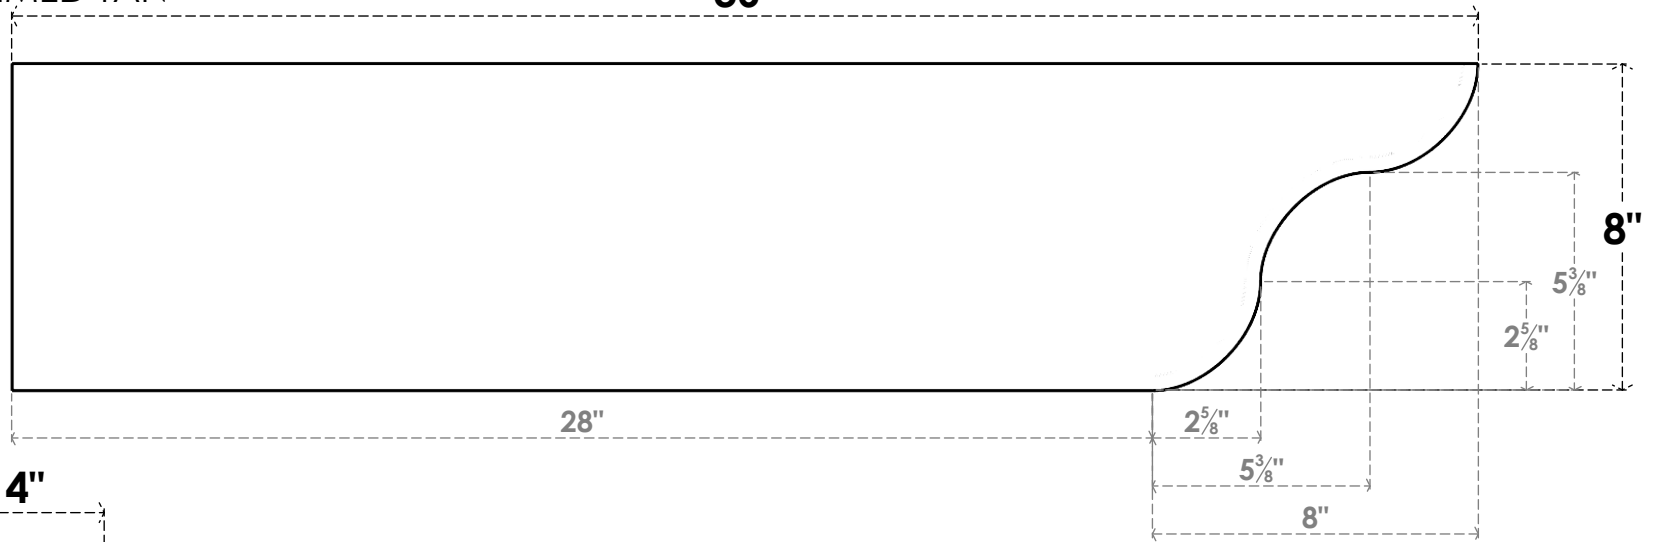

ITEM NUMBER: RFTURO040X08000X36000X008CAR00RCPR

4"W X 8"H X 36"L TIMBERTHANE ROUGH CEDAR CARMEL FAUX WOOD OPEN RAFTER TAIL, 8"L END, PRIMED TAN

36"

SIDE PROFILE

FRONT PROFILE

ISOMETRIC

GENERATED DATE : 03/02/2023